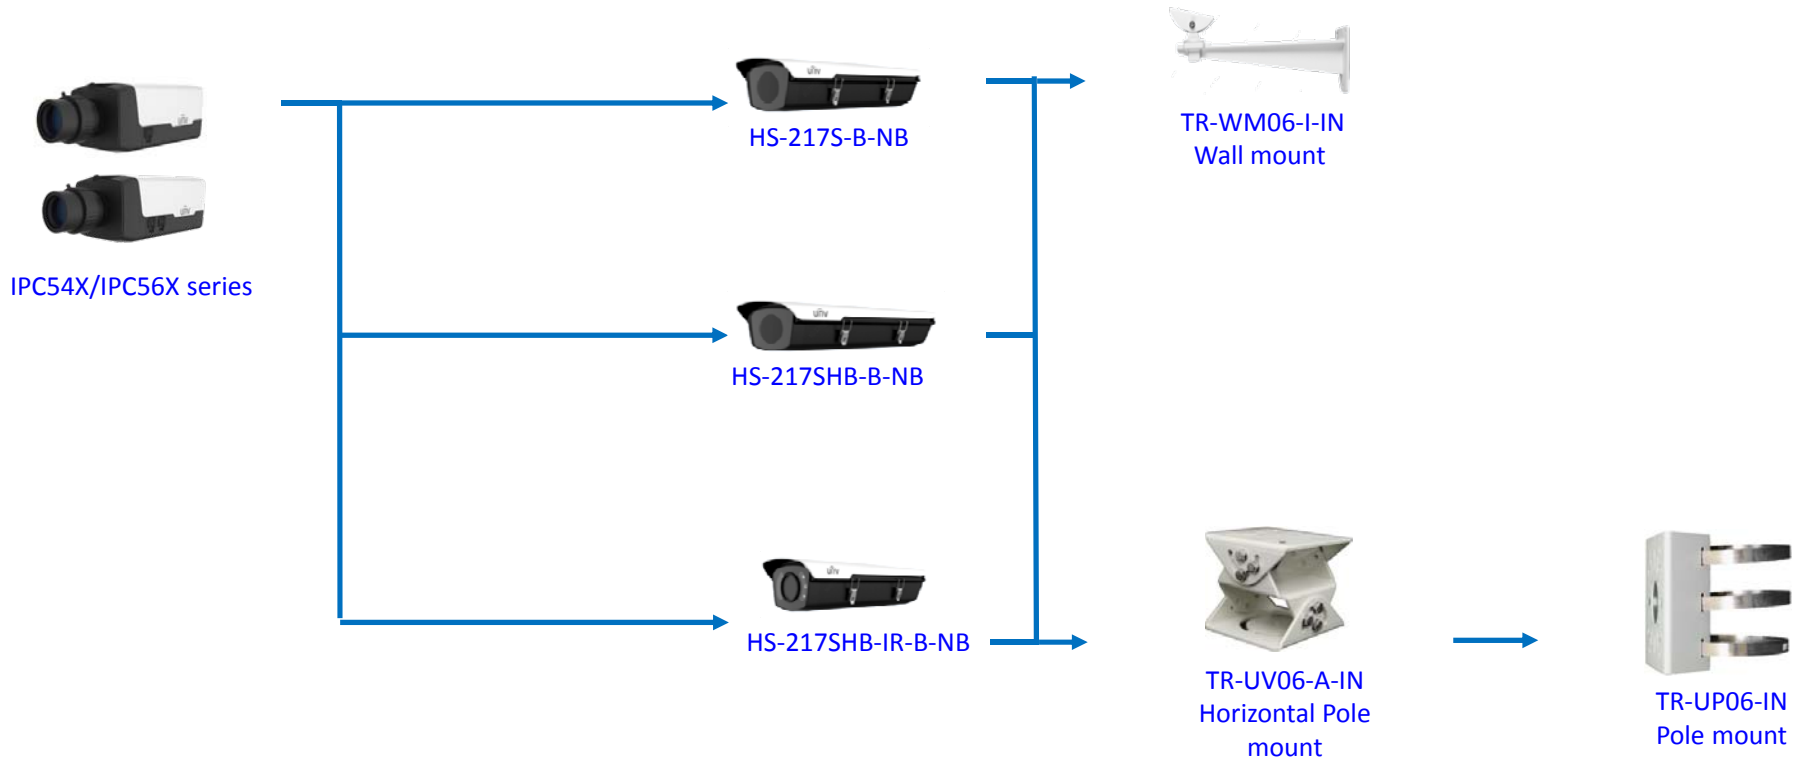

IPC Accessories Installation Guide

2019-08-28

Box camera mount

Box camera mount

Dome camera mount

Dome camera mount

TR-JB03-H-IN

TR-JB07/WM03-F-IN

TR-WM03-B-IN

TR-JB03-I-IN

TR-JB07/WM03-G-IN

TR-WM03-D-IN

Dome camera mount

Fisheye camera mount

Dome camera Indoor pendent mount

*Release: 2019Q1

Junction box

IPC323X series + TR-JB04-C-IN

PRIME series
IPC363X
PRIME series
IPC361X S/E + TR-JB03-H-IN

EASY series
IPC361XL + TR-JB03-I-IN

IPC32X S/E/L
series
IPC31X + TR-JB03-G-IN

868 fisheye + TR-JB04-D-IN