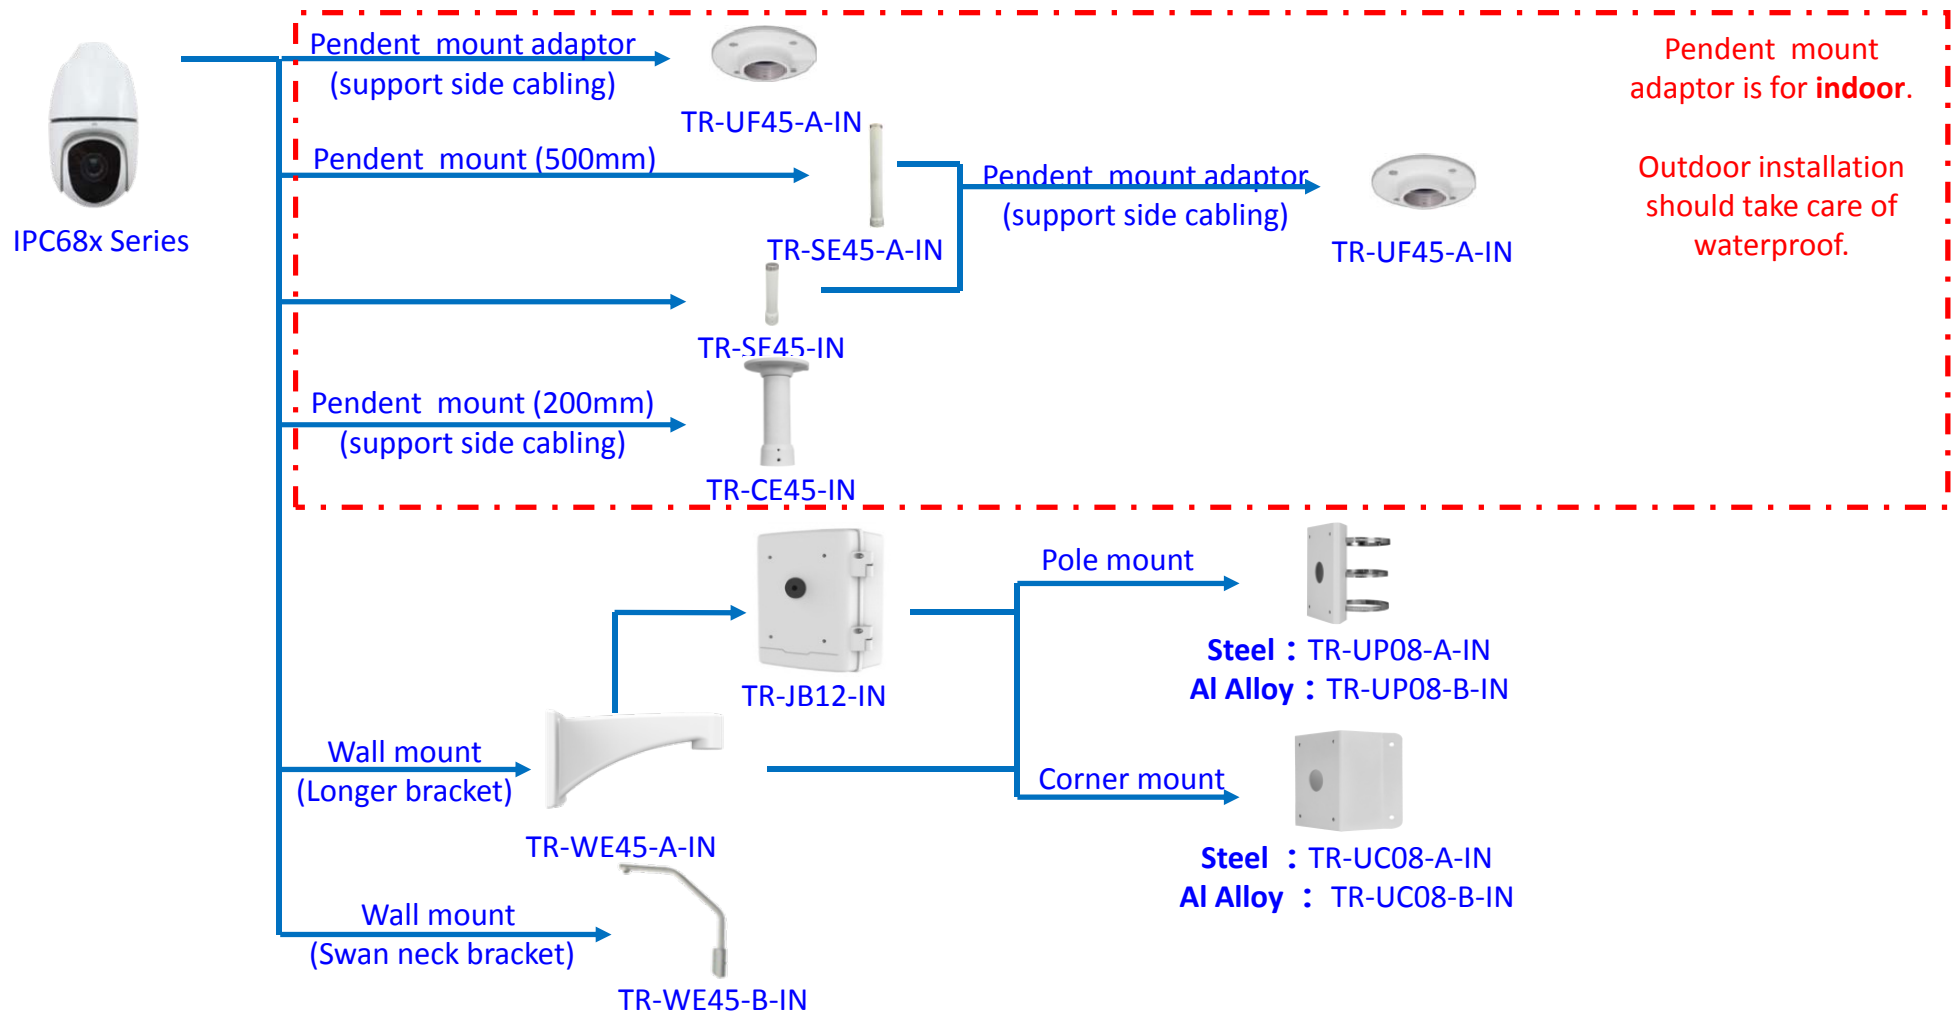

Recommended side outlet for cable

TR-UP06-C-IN

Junction box

TR-JB07-D-IN

Pole mount

TR-UP06-B-IN

NPT 3/4" Plastic Waterproof joint

Optional

TR-A01-IN

Pole mount

Recommended side outlet for cable

TR-UP06-C-IN

Bullet camera mount

IPC2C22

Mini Bullet camera mount

PTZ camera mount

IPC62xx Series
IPC63xx Series

PTZ camera mount

Indoor PTZ camera mount

The logo for Uniview, featuring the word "uniview" in a white, lowercase, sans-serif font. A thin white line arches over the "i" and "v". The text is centered within a white graphic element that consists of a horizontal line that dips down into a rounded rectangular shape around the text, then rises back to a horizontal line.