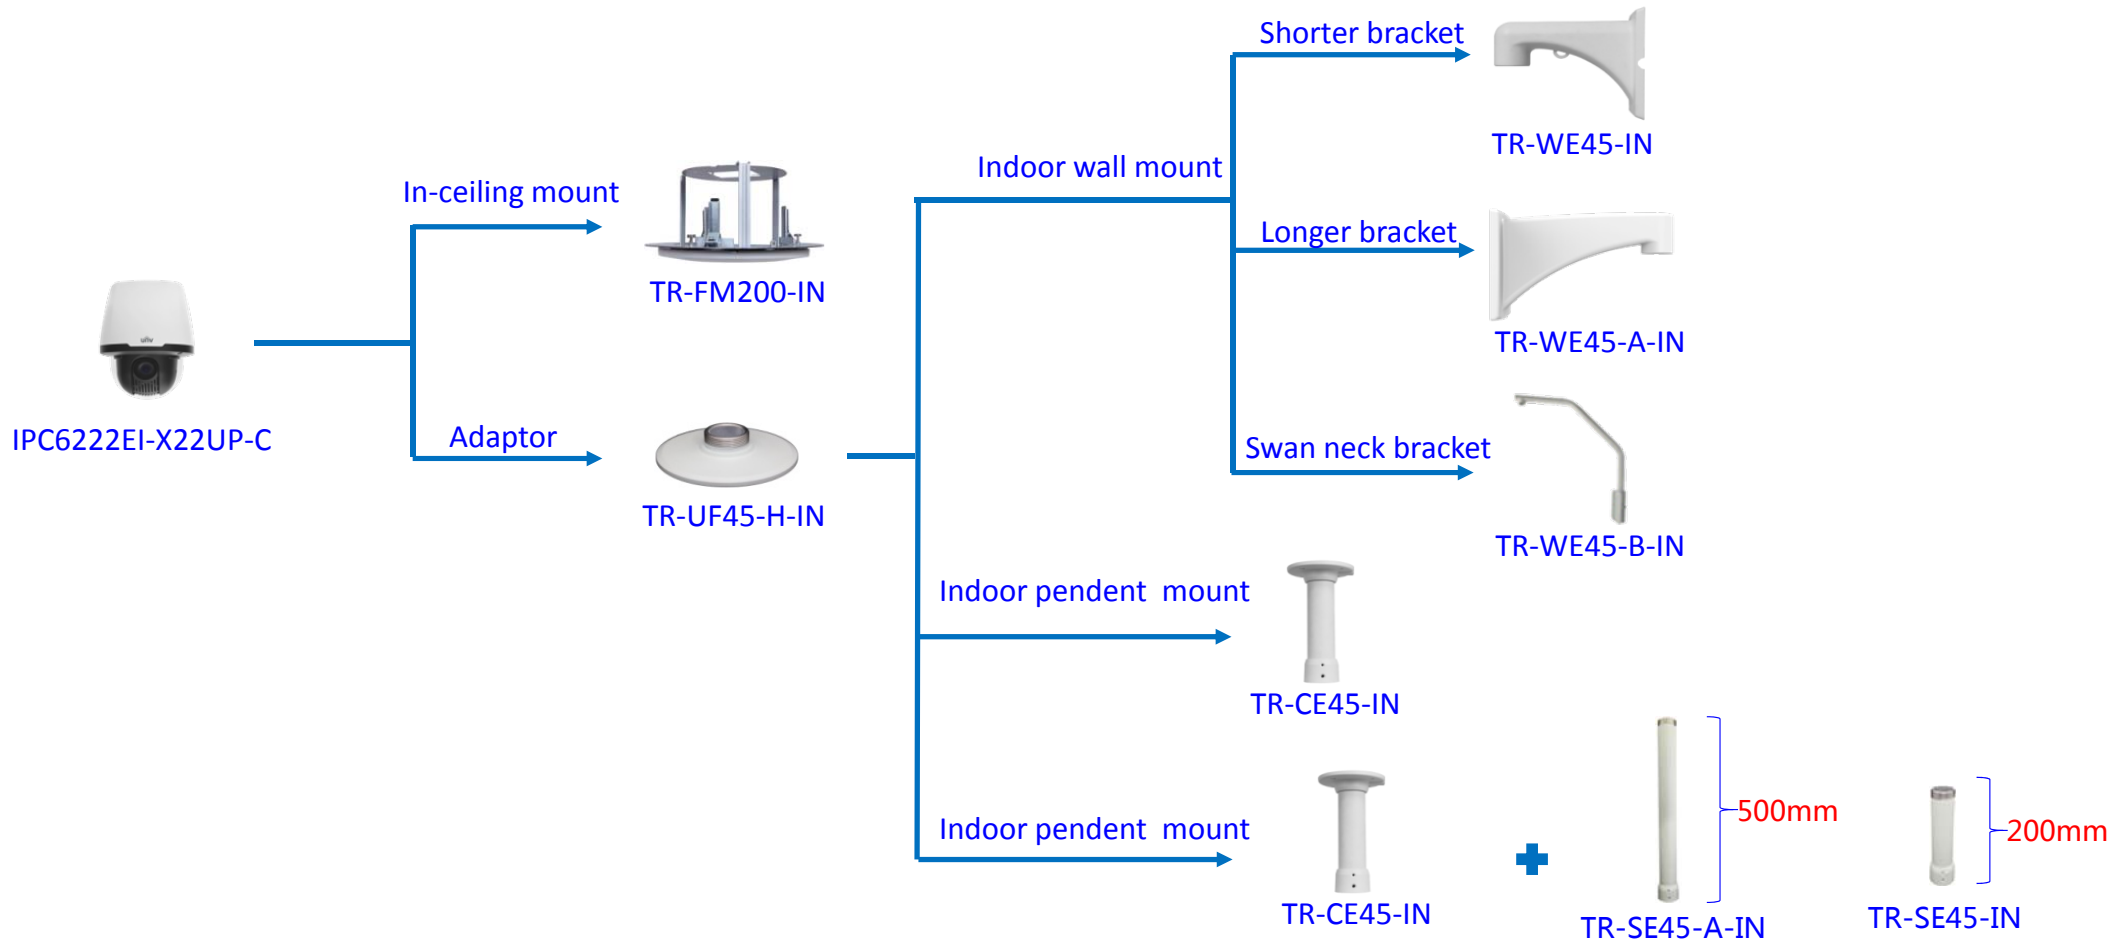

Indoor PTZ camera mount