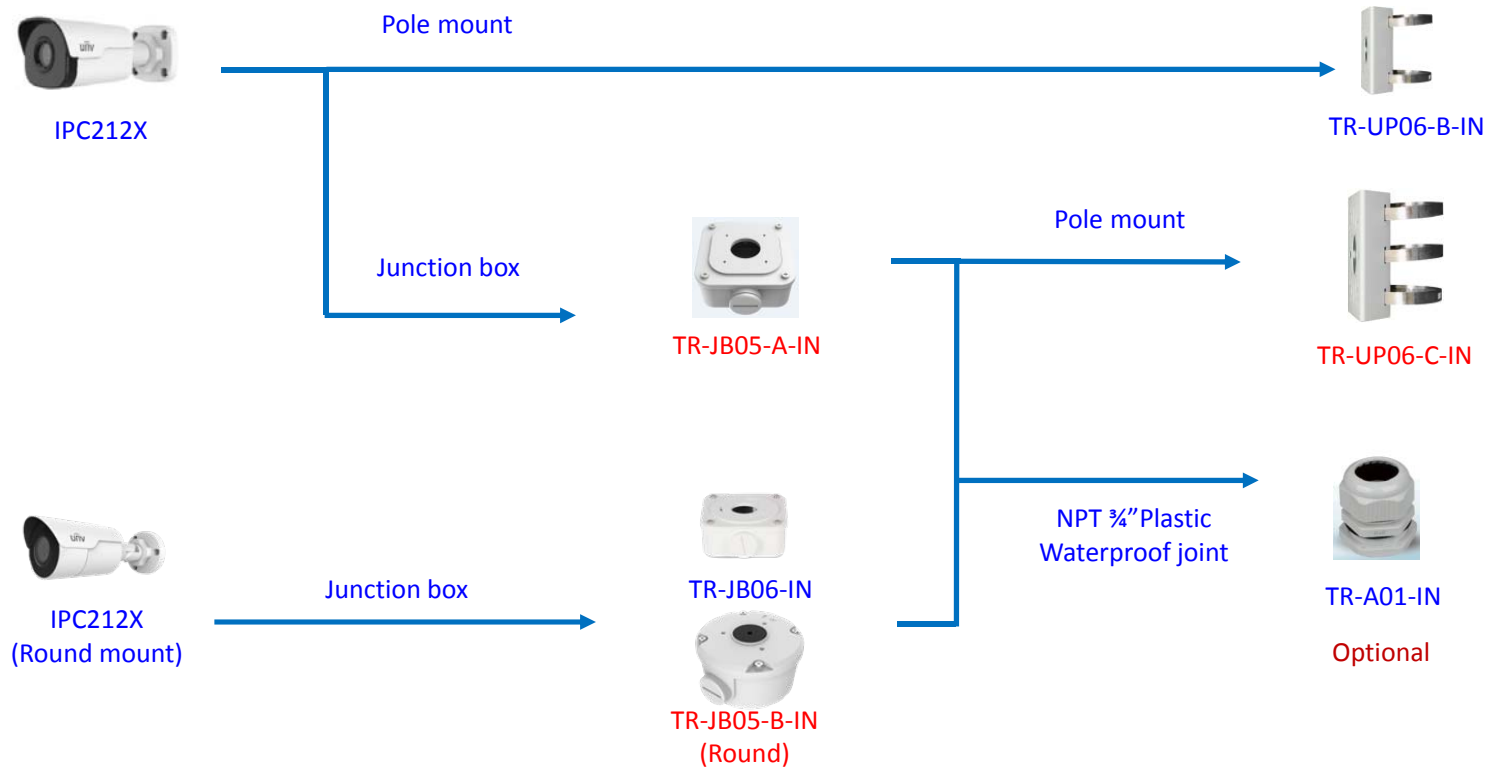

TR-JB07-D-IN

TR-JB06-A-IN

Pole mount

TR-UP06-B-IN

NPT 3/4" Plastic Waterproof joint

Optional

TR-A01-IN

Pole mount

Recommended side outlet for cable

TR-UP06-C-IN

Junction box

TR-JB07-D-IN

Pole mount

TR-UP06-B-IN

NPT 3/4" Plastic Waterproof joint

Optional

TR-A01-IN

Pole mount

Recommended side outlet for cable

TR-UP06-C-IN

Bullet camera mount

IPC2C22

Mini Bullet camera mount

PTZ camera mount

IPC62xx Series
IPC63xx Series

PTZ camera mount

Indoor PTZ camera mount

The logo for Uniview, featuring the word "uniview" in a white, lowercase, sans-serif font. A thin white line arches over the "i" and "v". The text is centered within a white graphic element that consists of a horizontal line that dips down into a rounded rectangular shape around the text, then rises back to a horizontal line.