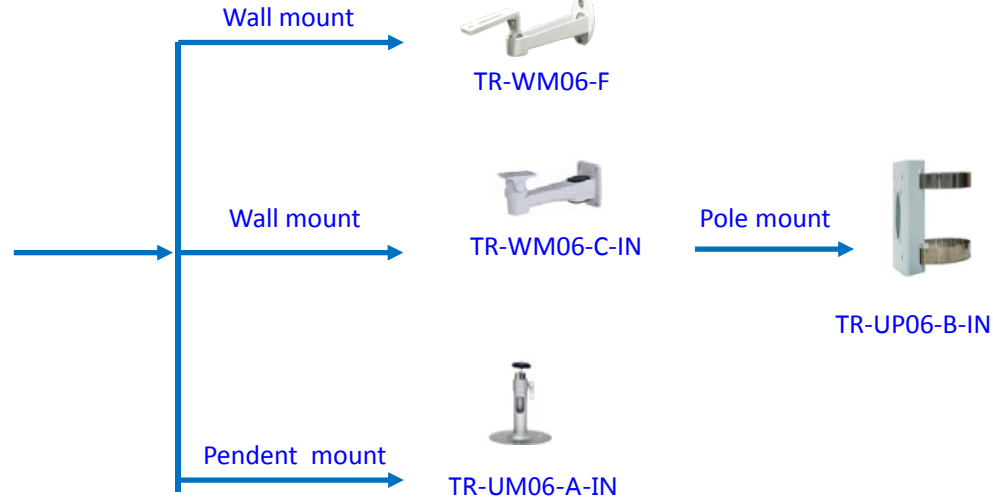

Recommended side outlet for cable

TR-UP06-C-IN

Junction box

TR-JB07-D-IN

Pole mount

TR-UP06-B-IN

NPT 3/4" Plastic Waterproof joint

Optional

TR-A01-IN

Pole mount

Recommended side outlet for cable

TR-UP06-C-IN

Bullet camera mount

IPC2C22

Mini Bullet camera mount

PTZ camera mount

IPC62xx Series
IPC63xx Series

PTZ camera mount

Indoor PTZ camera mount

The logo for Uniview, featuring the word "uniview" in a white, lowercase, sans-serif font. A thin white line arches over the "i" and "v". The text is centered within a white graphic element that consists of a horizontal line that dips down into a rounded rectangular shape around the text, then rises back to a horizontal line.