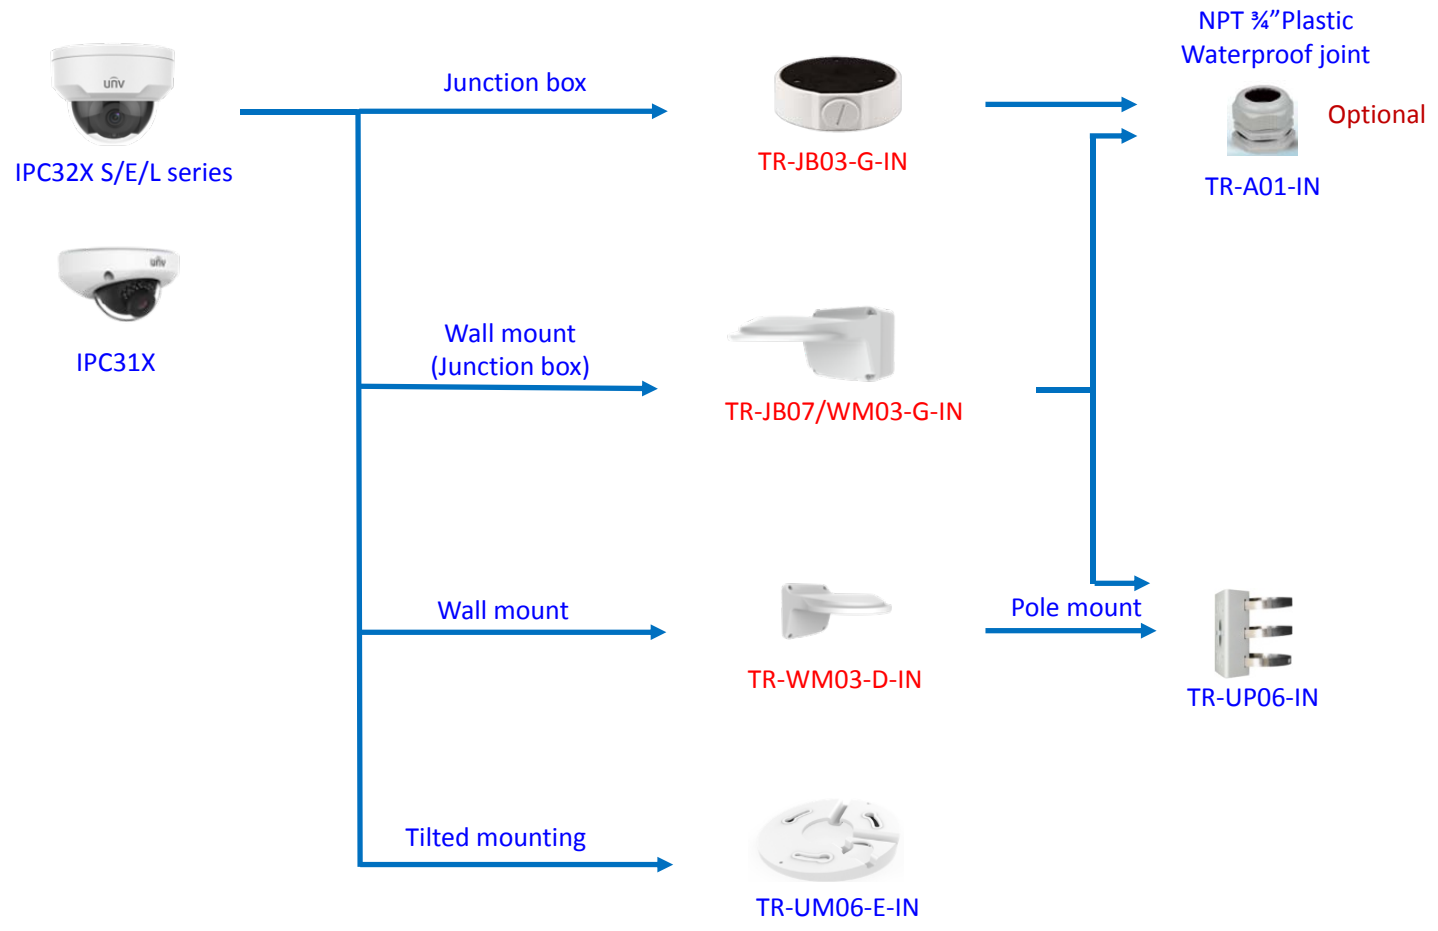

IPC Accessories Installation Guide

2019-08-28

Box camera mount

Box camera mount

Dome camera mount

Dome camera mount

TR-JB03-H-IN

TR-JB07/WM03-F-IN

TR-WM03-B-IN

TR-JB03-I-IN

TR-JB07/WM03-G-IN

TR-WM03-D-IN

Dome camera mount

Fisheye camera mount

Dome camera Indoor pendent mount

*Release: 2019Q1

Junction box

IPC323X series + TR-JB04-C-IN

PRIME series
IPC363X
PRIME series
IPC361X S/E + TR-JB03-H-IN

EASY series
IPC361XL + TR-JB03-I-IN

IPC32X S/E/L
series
IPC31X + TR-JB03-G-IN

868 fisheye + TR-JB04-D-IN

814 fisheye + TR-JB03-H-IN

Indoor pendent mount

Bullet camera mount

IPC232X/ 222X series

IPC74X series

26X series

IPC252 series

Junction box