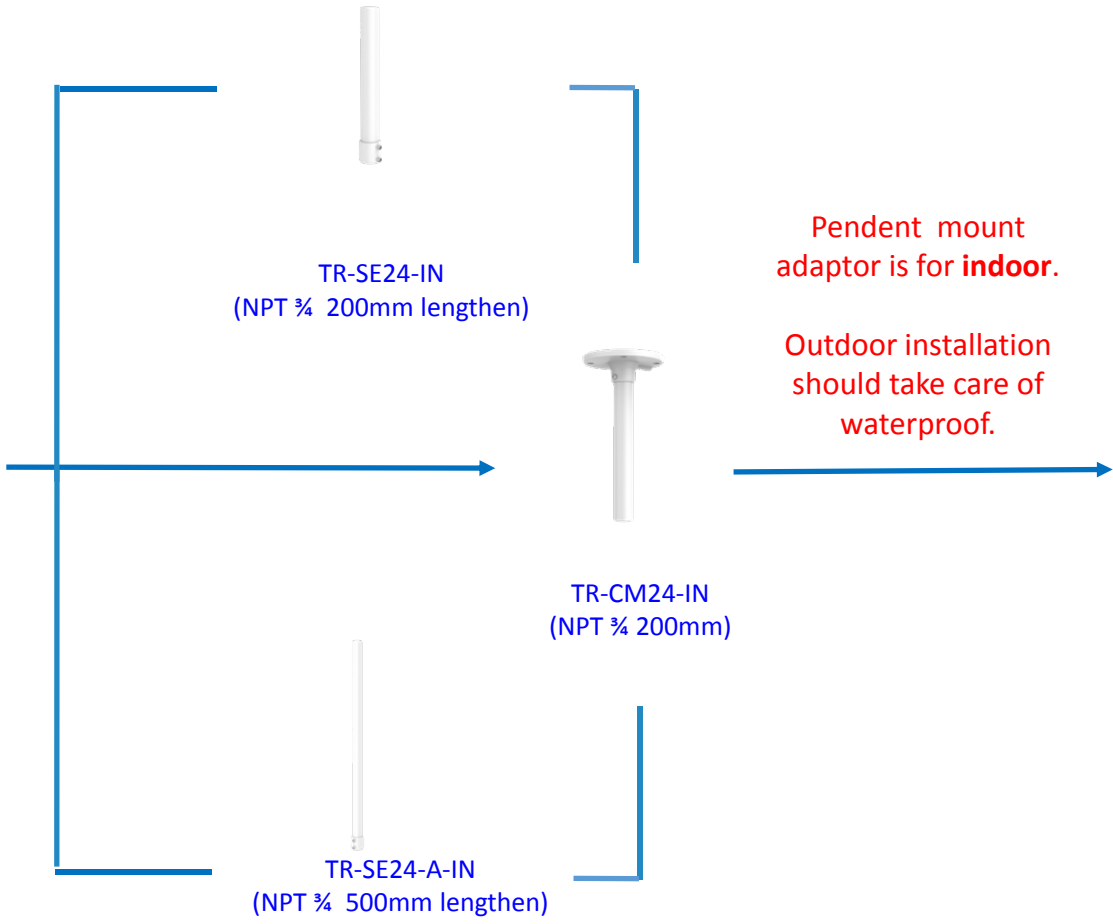

Dome camera Indoor pendent mount

*Release: 2019Q1

IPC323X series + TR-JB04-C-IN

PRIME series
IPC363X
PRIME series
IPC361X S/E + TR-JB03-H-IN

EASY series
IPC361XL + TR-JB03-I-IN

IPC32X S/E/L
series
IPC31X + TR-JB03-G-IN

868 fisheye + TR-JB04-D-IN

814 fisheye + TR-JB03-H-IN

Indoor pendent mount