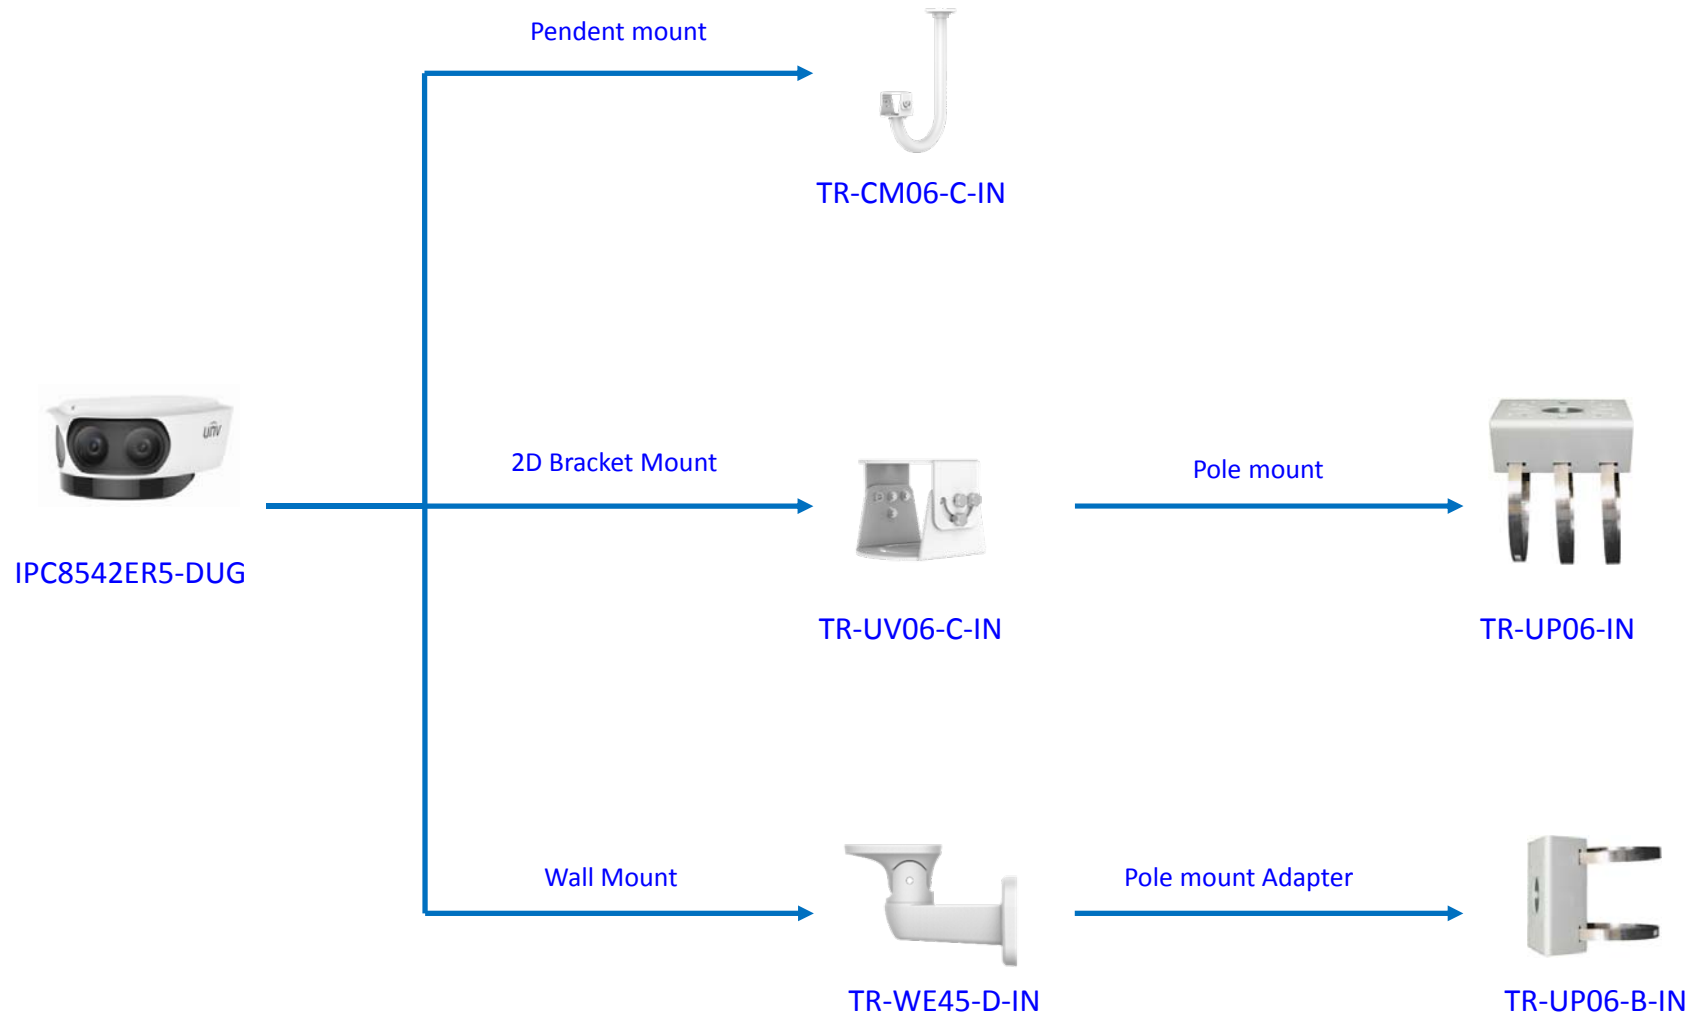

TR-JB07-D-IN

TR-JB06-A-IN

Pole mount

TR-UP06-B-IN

NPT 3/4" Plastic Waterproof joint

Optional

TR-A01-IN

Pole mount

Recommended side outlet for cable

TR-UP06-C-IN

Junction box

TR-JB07-D-IN

Pole mount

TR-UP06-B-IN

NPT 3/4" Plastic Waterproof joint

Optional

TR-A01-IN

Pole mount

Recommended side outlet for cable

TR-UP06-C-IN

Bullet camera mount

IPC2C22

Mini Bullet camera mount

PTZ camera mount

IPC62xx Series
IPC63xx Series

PTZ camera mount

Indoor PTZ camera mount

The logo for Uniview, featuring the word "uniview" in a white, lowercase, sans-serif font. A thin white line arches over the "i" and "v". The text is centered within a white graphic element that consists of a horizontal line that dips down into a rounded rectangular shape around the text, then rises back to a horizontal line.