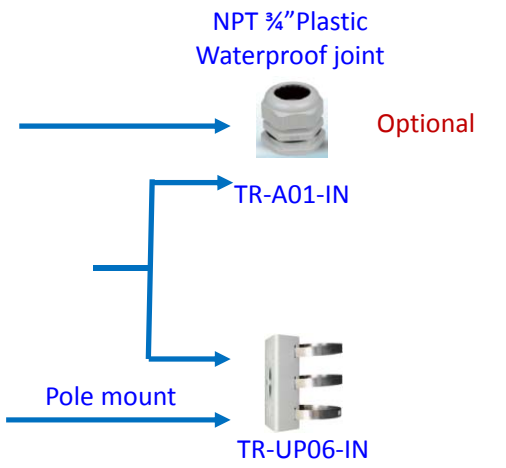

IPC Accessories Installation Guide

2019-08-28

Box camera mount

Box camera mount

Dome camera mount

Dome camera mount

TR-JB03-H-IN

TR-JB07/WM03-F-IN

TR-WM03-B-IN

TR-JB03-I-IN

TR-JB07/WM03-G-IN

TR-WM03-D-IN

Dome camera mount

Fisheye camera mount

Dome camera Indoor pendent mount

*Release: 2019Q1

Junction box

IPC323X series + TR-JB04-C-IN

PRIME series
IPC363X
PRIME series
IPC361X S/E + TR-JB03-H-IN

EASY series
IPC361XL + TR-JB03-I-IN

IPC32X S/E/L
series
IPC31X + TR-JB03-G-IN

868 fisheye + TR-JB04-D-IN