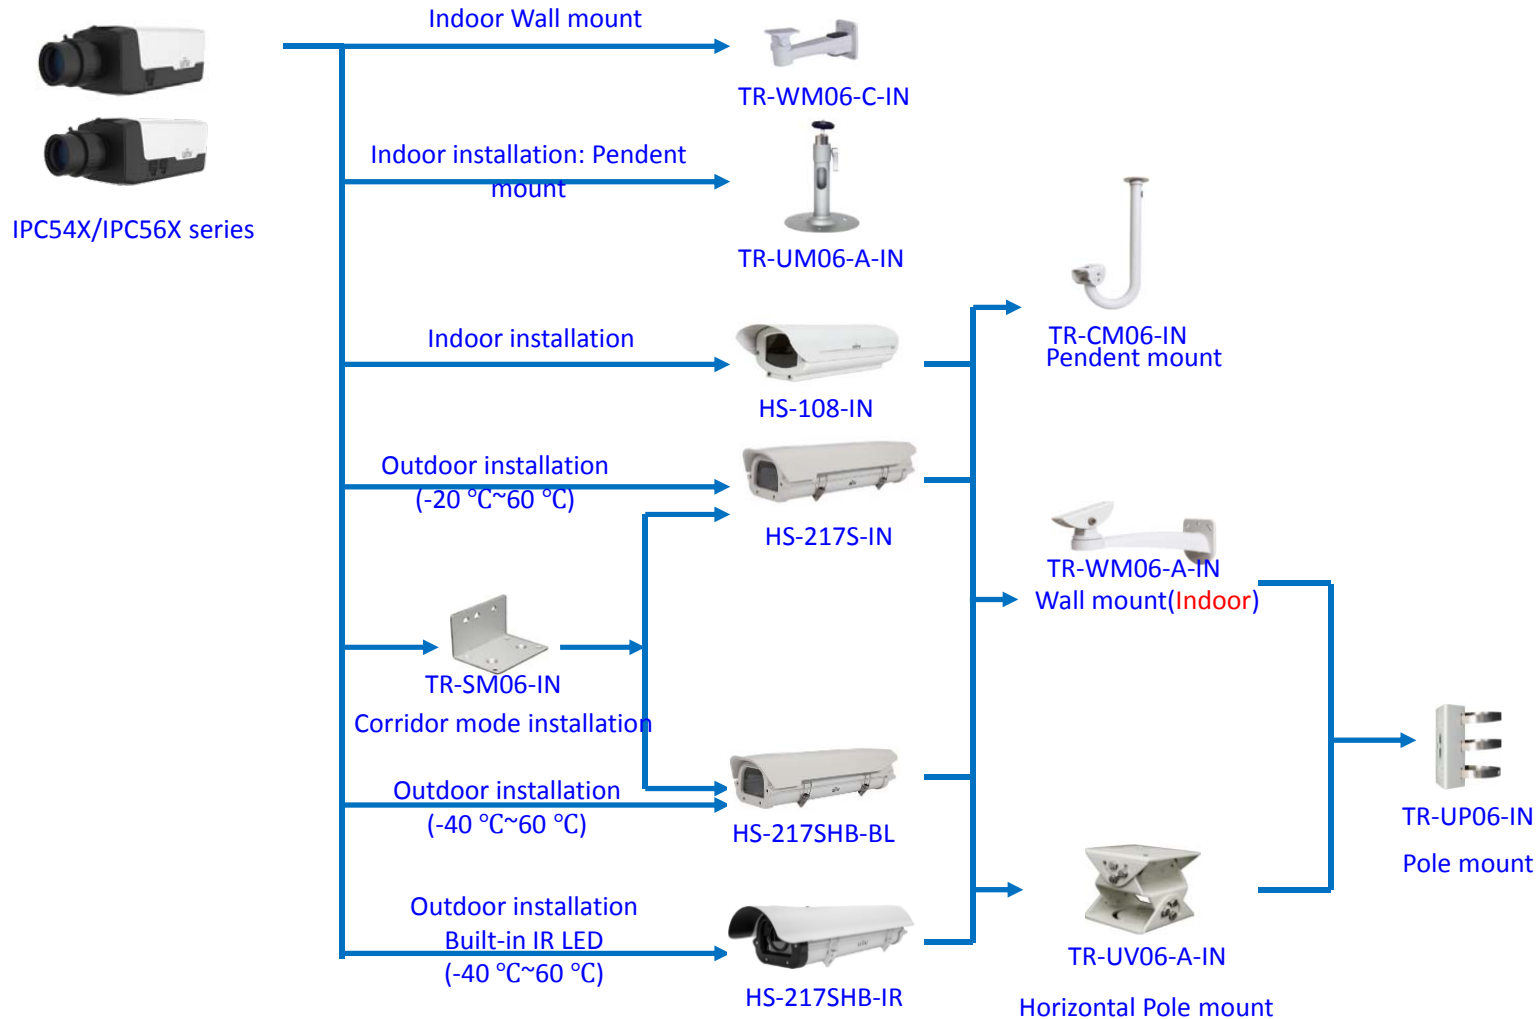

IPC Accessories Installation Guide

2019-08-28

Box camera mount

Box camera mount

Dome camera mount

Dome camera mount

TR-JB03-H-IN

TR-JB07/WM03-F-IN

TR-WM03-B-IN

TR-JB03-I-IN

TR-JB07/WM03-G-IN

TR-WM03-D-IN

Dome camera mount

Fisheye camera mount

Dome camera Indoor pendent mount

*Release: 2019Q1

Junction box

IPC323X series + TR-JB04-C-IN

PRIME series
IPC363X
PRIME series
IPC361X S/E + TR-JB03-H-IN

EASY series
IPC361XL + TR-JB03-I-IN

IPC32X S/E/L
series
IPC31X + TR-JB03-G-IN

868 fisheye + TR-JB04-D-IN

Recommended side outlet for cable

TR-UP06-C-IN

Junction box

TR-JB07-D-IN

Pole mount

TR-UP06-B-IN

NPT 3/4" Plastic Waterproof joint

Optional