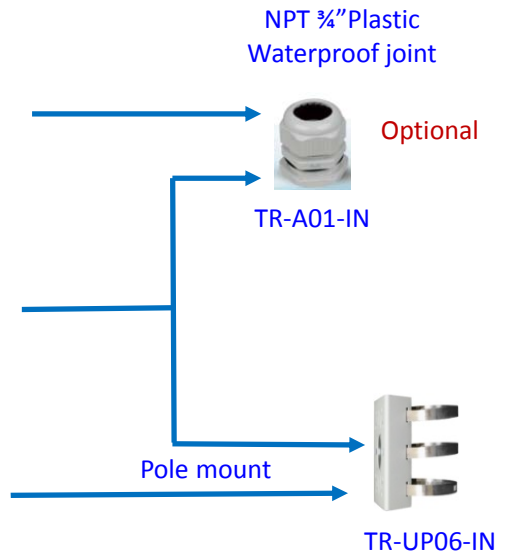

IPC Accessories Installation Guide

2019-08-28

Box camera mount

Box camera mount

Dome camera mount

Dome camera mount

TR-JB03-H-IN

TR-JB07/WM03-F-IN

TR-WM03-B-IN

TR-JB03-I-IN

TR-JB07/WM03-G-IN

TR-WM03-D-IN

Dome camera mount

Fisheye camera mount

Dome camera Indoor pendent mount

*Release: 2019Q1

Junction box

IPC323X series + TR-JB04-C-IN

PRIME series
IPC363X
PRIME series
IPC361X S/E + TR-JB03-H-IN

EASY series
IPC361XL + TR-JB03-I-IN

IPC32X S/E/L
series
IPC31X + TR-JB03-G-IN

868 fisheye + TR-JB04-D-IN