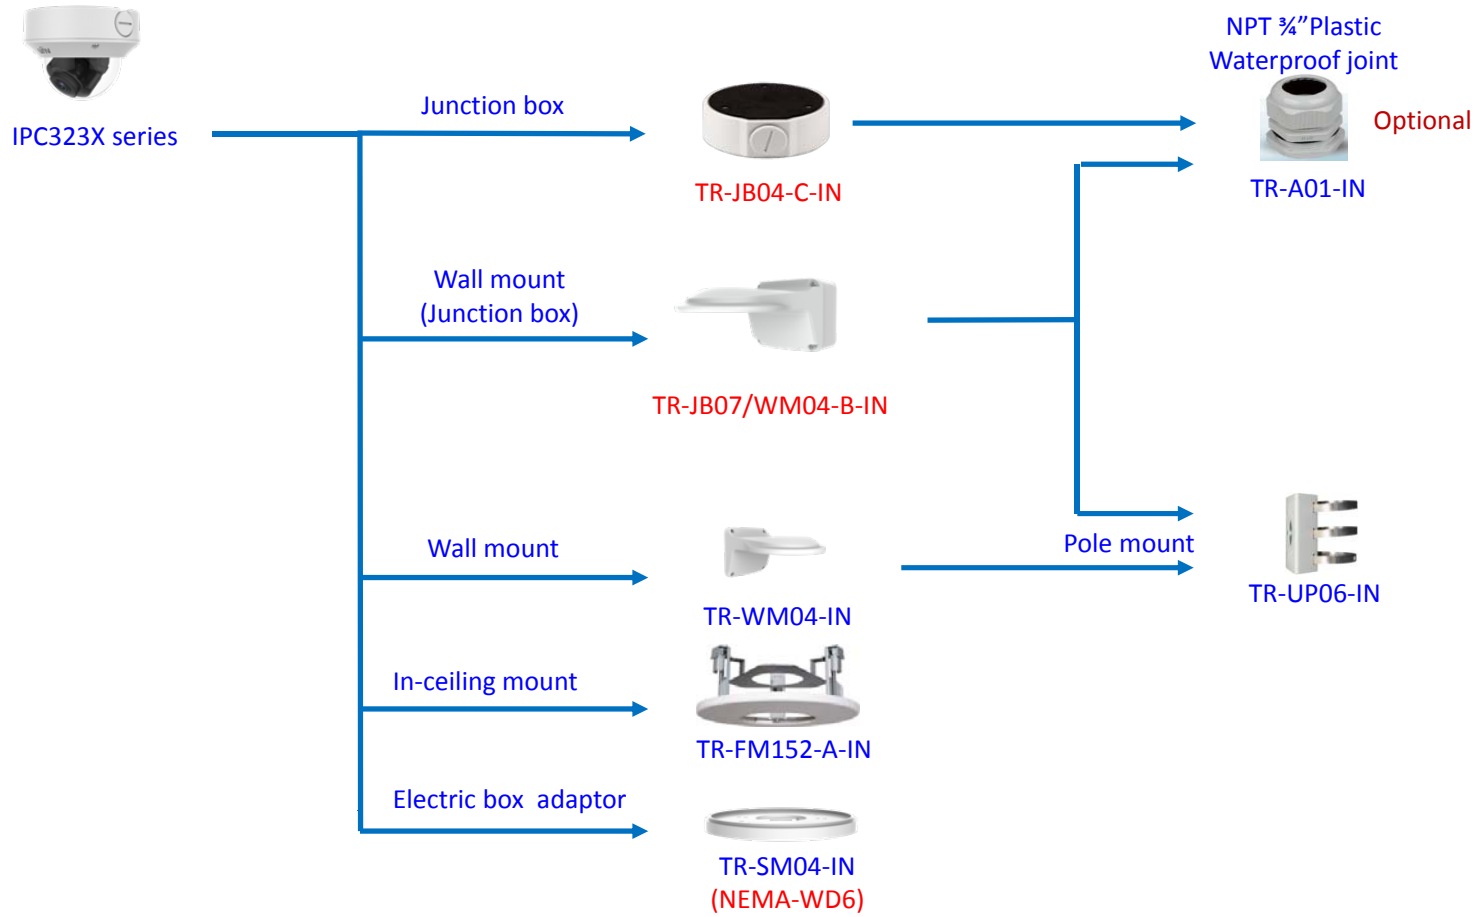

IPC Accessories Installation Guide

2019-08-28

Box camera mount

Box camera mount

Dome camera mount

Dome camera mount

TR-JB03-H-IN

TR-JB07/WM03-F-IN

TR-WM03-B-IN

TR-JB03-I-IN

TR-JB07/WM03-G-IN

TR-WM03-D-IN

Dome camera mount

Fisheye camera mount

Dome camera Indoor pendent mount

*Release: 2019Q1

Junction box

IPC323X series + TR-JB04-C-IN

PRIME series
IPC363X
PRIME series
IPC361X S/E + TR-JB03-H-IN

EASY series
IPC361XL + TR-JB03-I-IN

IPC32X S/E/L
series
IPC31X + TR-JB03-G-IN

868 fisheye + TR-JB04-D-IN

TR-JB07-D-IN

TR-JB06-A-IN

Pole mount

TR-UP06-B-IN

NPT 3/4" Plastic Waterproof joint

Optional

TR-A01-IN

Pole mount