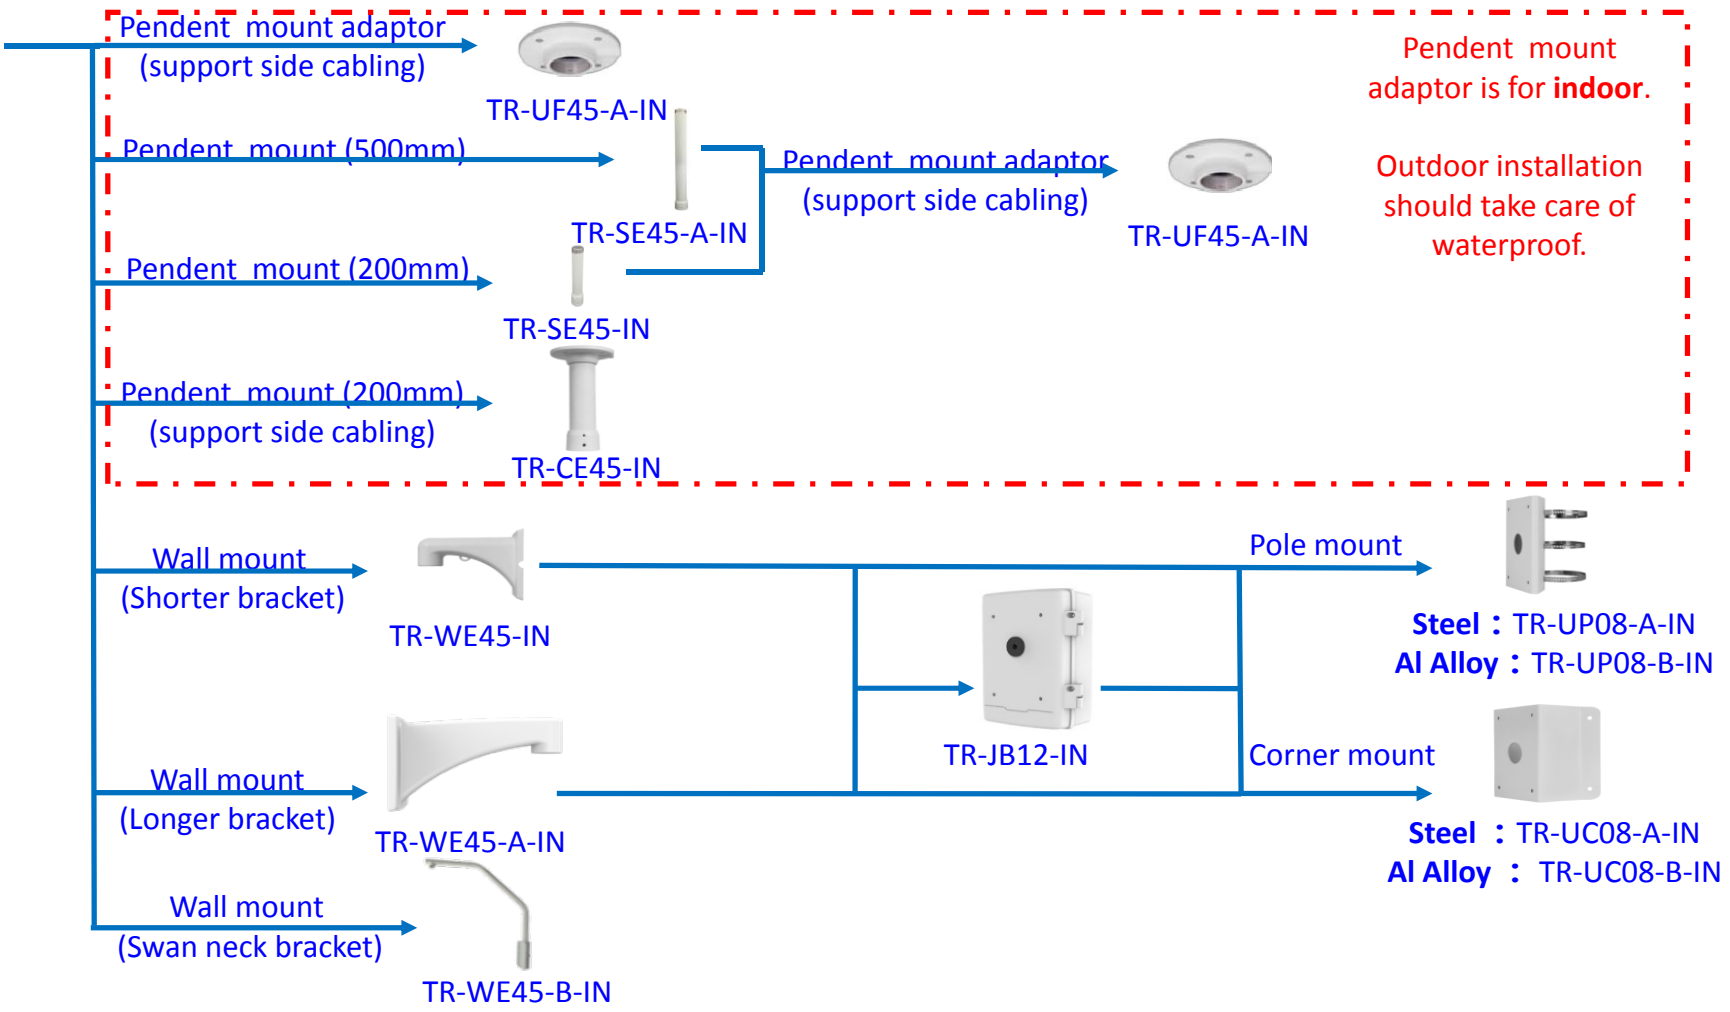

Recommended side outlet for cable

TR-UP06-C-IN

Junction box

TR-JB07-D-IN

Pole mount

TR-UP06-B-IN

NPT 3/4" Plastic Waterproof joint

Optional

TR-A01-IN

Pole mount

Recommended side outlet for cable

TR-UP06-C-IN

Bullet camera mount

IPC2C22

Mini Bullet camera mount

PTZ camera mount

IPC62xx Series
IPC63xx Series

PTZ camera mount

Indoor PTZ camera mount

The logo for Uniview, featuring the word "uniview" in a white, lowercase, sans-serif font. A thin white line arches over the "i" and "v". The text is centered within a white graphic element that consists of a horizontal line that dips down into a rounded rectangular shape around the text, then rises back to a horizontal line.